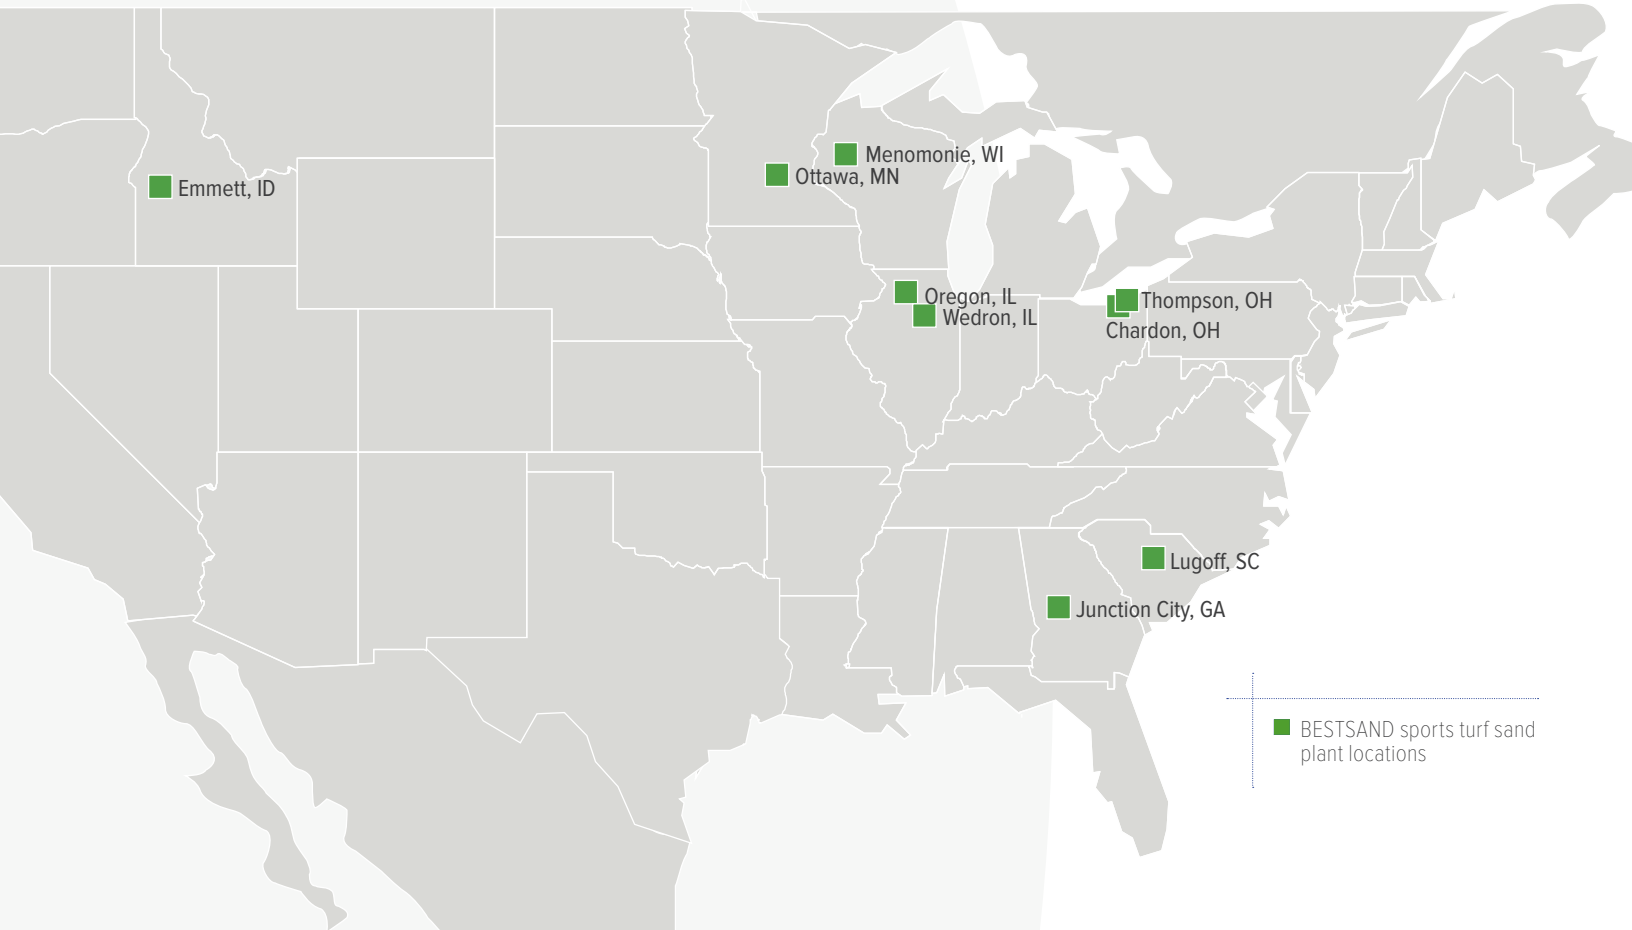

### Coast-to-Coast supply capabilities for quick and reliable delivery

At BESTSAND, we pride ourselves on our unmatched supply capabilities. With over 23 million tons of annual sand production and more than 1 billion tons in reserves, we are positioned to deliver quickly and efficiently across the country. Our comprehensive distribution network ensures that your sports turf sand arrives on time and at competitive shipping costs.